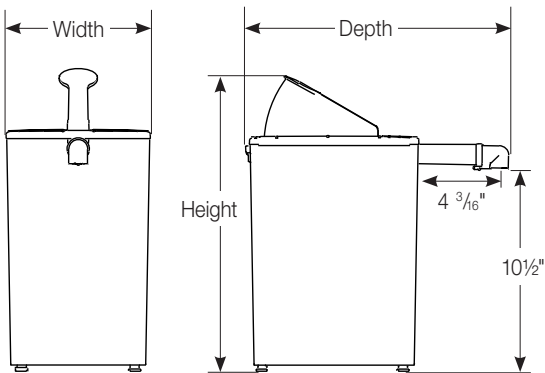

### Specifications

Dispenser	Model	Capacity	Dimensions (H x W x D)
	all flavors	1.5 gallon	15 11/16" x 5" x 12 1/4"

Shipping	Carton Size	Ship Weight
FOB Richfield, WI	14"x10"x8"	5 lbs (w/carton)